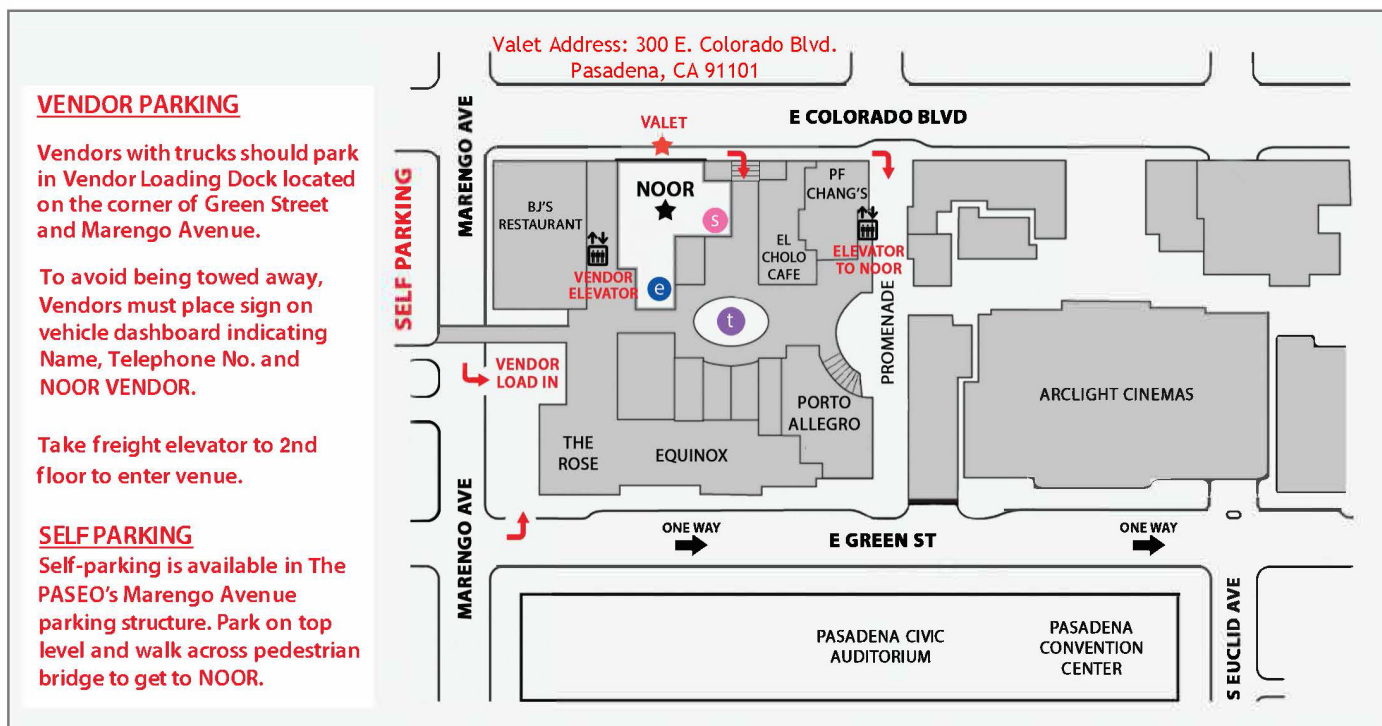

## FROM THE SOUTH:

Take I-5 N.  
Merge onto CA-110 N./Pasadena Fwy  
Continue onto S. Arroyo Pkwy  
Turn right onto E. Colorado Blvd.  
Turn right onto Marengo Ave to  
Marengo Parking Structure

## SELF-PARKING ADDRESS

Marengo Parking Structure  
45 South Marengo Avenue, Pasadena, CA 91101

## FROM THE EAST:

Take I-210 W.  
Exit 25B toward Fair Oaks Ave.  
Merge onto Maple St.  
Turn left onto N. Marengo Ave.  
(pass Colorado Blvd.)  
Continue onto Marengo Ave. to  
Marengo Parking Structure on the right

### VENDOR PARKING

Vendors with trucks should park in Vendor Loading Dock located on the corner of Green Street and Marengo Avenue.

To avoid being towed away, Vendors must place sign on vehicle dashboard indicating Name, Telephone No. and NOOR VENDOR.