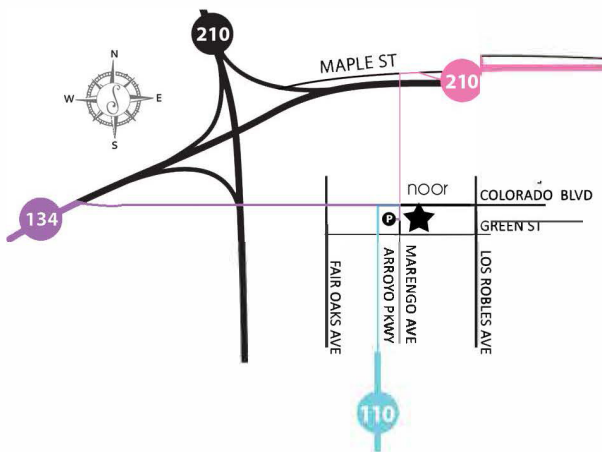

## FROM THE NORTH:

Take I-210 E.  
Exit Colorado Blvd. Pasadena  
Turn right onto W. Maple St.  
W. Maple turns into N. St. John Ave.  
Turn left onto W. Colorado Blvd.  
Turn right onto Marengo Ave. into  
Marengo Parking Structure

## FROM THE SOUTH:

Take I-5 N.  
Merge onto CA-110 N./Pasadena Fwy  
Continue onto S. Arroyo Pkwy  
Turn right onto E. Colorado Blvd.  
Turn right onto Marengo Ave to  
Marengo Parking Structure

## FROM THE EAST:

Take I-210 W.  
Exit 25B toward Fair Oaks Ave.  
Merge onto Maple St.  
Turn left onto N. Marengo Ave.  
(pass Colorado Blvd.)  
Continue onto Marengo Ave. to  
Marengo Parking Structure on the right

## FROM THE WEST:

Take CA-134 E.  
Exit 13A for Colorado Blvd./Orange Grove Blvd.  
Merge onto W. Colorado Blvd.  
Turn right onto Marengo Ave. to  
Marengo Parking Structure