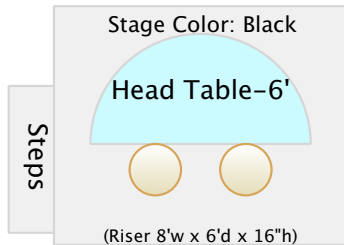

Kitchen Door

Ella Ballroom
*VIP TABLES
REVISED:

Client Signature, Date Signed

EVENT NAME
Day, Date, AM/PM
Service Style: Plated/Buffer/Family

Table Linen: White L'Amour
Napkins: White L'Amour
Chargers: YES / NO
Chameleon Chair Caps: WHITE / BLACK
(Set for 142 guests-14 chairs per table)