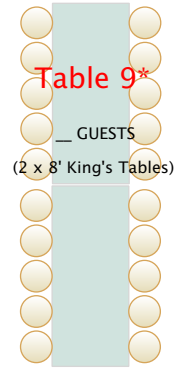

Pillar

S-3

Sofia Balcony  
Entrance

EVENT NAME  
DAY, DATE, AM/PM

Sofia Foyer  
Entrance

S-4

DJ S-1

DJ-6'  
Black Spandex

DJ S-2

DANCE AREA

SERVICE DOOR

S-1

85" 4K Screen I

Client Signature

Signature Date

Sofia Ballroom  
SET FOR 252 GUESTS | UP TO 14 GUESTS PER TABLE  
REVISED:

DOOR A

Steps

Stage Color: White

Head Table-6'

Stage 16'w x 9'd x 16"h  
Drop-Down Projection Screen

AV Panel

DOOR B

Cake 3'

85" 4K Screen II

S-2

TABLE SET-UP

Banquet Tables: 72"d  
PLATED/BUFFET/FAMILY

\*VIP TABLES

Table Linen: White L'Amour  
Napkins: White L'Amour

Chargers: YES / NO

Chameleon Chair Caps: WHITE / BLACK